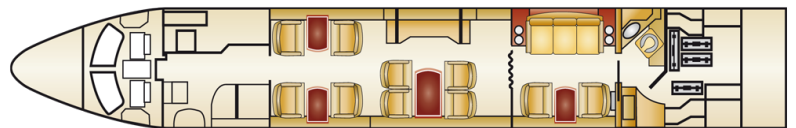

specifications

Capacity	13
Crew	2
Cabin Length	86,5 ft
Cabin Width	6,9 ft
Service Ceiling	41,000 Feet
Cabin Height	21,9 ft
Baggage Volume	8,1 m ³
Height	21 ft
Length	86 ft
Cruise Speed	829 km/h
Range	6,300 km
Max Takeoff	5,614 ft
Landing	2,685 ft
Empty weight	16 000 kg

AIRCRAFT SPECIFICATION

The Legacy 600 has an ample space of three-zone cabin spaces. The cabin offers unrivaled comfort, quietness and space to relax, socialize or prepare for a meeting in most privacy and comfort.