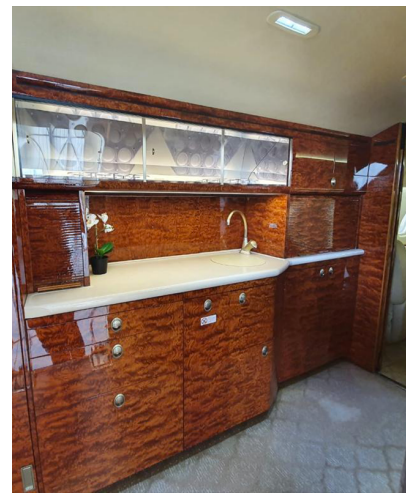

specifications

Capacity	13
Crew	2
Cabin Length	86,5 ft
Cabin Width	6,9 ft
Service Ceiling	41,000 Feet
Cabin Height	21,9 ft
Baggage Volume	8,1 m ³
Height	21 ft
Length	86 ft
Cruise Speed	829 km/h
Range	6,300 km
Max Takeoff	5,614 ft
Landing	2,685 ft
Empty weight	16 000 kg

AIRCRAFT SPECIFICATION

The Legacy 600 has an ample space of three-zone cabin spaces. The cabin offers unrivaled comfort, quietness and space to relax, socialize or prepare for a meeting in most privacy and comfort.