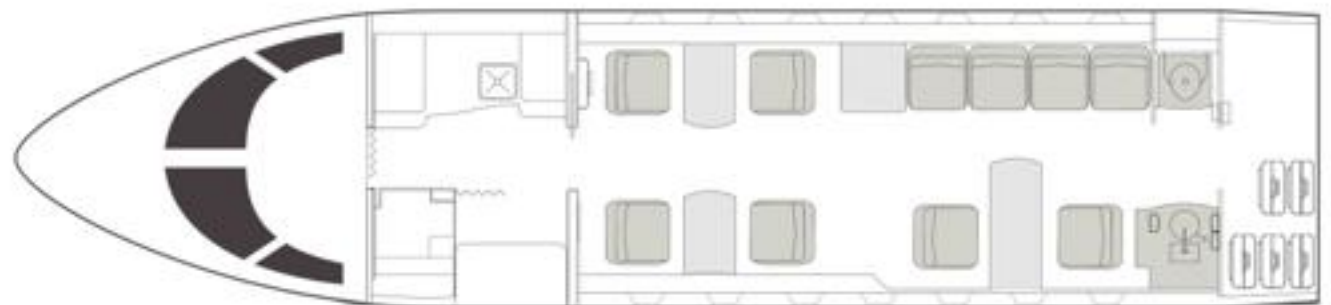

AIRCRAFT

PASSENGERS

RANGE

CHALLENGER 604

| 9

| **CONTINENTAL**

- 9 passenger seating
- DVD and CD player
- Airshow
- Forward galley with oven and ice drawer
- Satellite phone system

Range 3800 NM