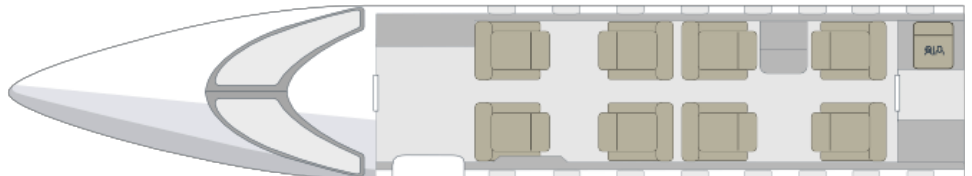

AIRCRAFT

PASSENGERS

RANGE

Learjet 45XR

8

Super Light Jet

- . Passenger capacity: 8
- . 8 single seats
- . Galley incl. microwave, convection oven and fridge
- . Fully enclosed aft and forward lavatories
- . iPhone and PC interface

Range	1800 nm
Maximum cruise speed	460 kt
Baggage	63 ft³
Cabin H/L/W	4.9'x 19.8' x 5.1' ft